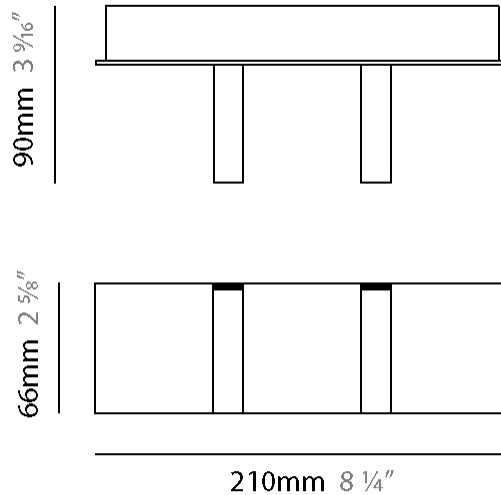

PROJECT
TYPE
SPECIFIER
QUANTITY
DATE

MATCH 2 LIGHT SURFACE

D103106-

base number Finish
Options

1. To build a product code in our configurator select the specify button on the base model # product page
2. To build a manual product code on this datasheet choose from the options listed below in blue font and add the suffix to the base model #

GENERAL

Series: Match
Subseries: Match 2 Light
Partner: Quasar
Division: Design
Installation: Surface
Product Type: Wall Surface
Mounting Location: Wall
Light Distribution: Uplight

PHYSICAL

Shape: Rectangle
Length (mm): 210
Length (in): 8 1/4
Height (mm): 66
Height (in): 2 5/8
Extension (mm): 90
Extension (in): 3 5/16
Weight (kg): 2
Weight (lbs): 4.41
Diffuser: Acrylic – See Finish Options
Fixture Finish: [RED](#) / [ORG](#) / [YEL](#) / [GRN](#) / [LBL](#) / [TRA](#)
Fixture Material: Aluminum

ELECTRICAL

Lamp Type: LED
Input Wattage (W): 8
Total Output Wattage (W): 6.2
Dimming: Phase Dimming (120Vac Only)
Driver Included: Yes
Driver Location: Integrated
Driver Type: Constant Current - 120Vac
Driver Class: Class 2
Input Voltage (V): 120 - 277
Constant Current (MA): 350
Upon Request: (Not included - see components) Integral: Non-dimming 277Vac / Remote: Phase dimming @120Vac only

LED

Number of LEDs: 2
Color Temperature (°K): 2700
Max. Delivered Lumen (lm): 550
CRI: >90 CRI
Lamp Life (hrs): 50000

OPTICAL

RATINGS AND CERTIFICATIONS

Certified By: Certified for North American Standards
IP rating: IP20