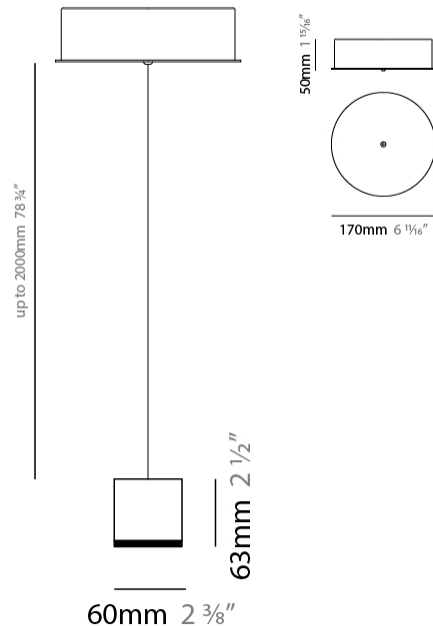

D101618-

base number   Finish
Options

1. To build a product code in our configurator select the specify button on the base model # product page
2. To build a manual product code on this datasheet choose from the options listed below in blue font and add the suffix to the base model #

GENERAL

Series: Match
Subseries: Match Single Standard
Partner: Quasar
Division: Design
Installation: Suspension
Product Type: Pendant
Mounting Location: Ceiling
Light Distribution: Downlight

PHYSICAL

Shape: Rectangle
Length (mm): 60
Length (in): 2 3/8
Height (mm): 63
Height (in): 2 1/2
Max. Overall Height (mm): 2063
Max. Overall Height (in): 81 1/4
Weight (kg): 1
Weight (lbs): 2.2
Diffuser: Acrylic – See Finish Options
Fixture Finish: RED / ORG / YEL / GRN / LBL / TRA
Fixture Material: Aluminum
Cable Details: 2000mm Cable

ELECTRICAL

Lamp Type: LED
Input Wattage (W): 4
Total Output Wattage (W): 3.1
Dimming: Phase Dimming (120Vac Only)
Driver Included: Yes
Driver Location: Integrated
Driver Type: Constant Current - 120Vac
Driver Class: Class 2
Input Voltage (V): 120 - 277
Constant Current (MA): 350
Upon Request: (Not included - see components) Integral: Phase dimming @120Vac only / Non-dimming @277Vac

LED

Color Temperature (°K): 2700
Max. Delivered Lumen (lm): 275
CRI: >90 CRI
Lamp Life (hrs): 50000

OPTICAL

RATINGS AND CERTIFICATIONS

Certified By: Certified for North American Standards
IP rating: IP20