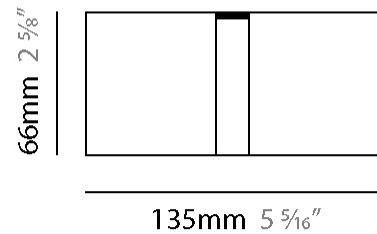

PROJECT
TYPE
SPECIFIER
QUANTITY
DATE

MATCH SINGLE STANDARD SURFACE

D103105-

base number Finish
Options

1. To build a product code in our configurator select the specify button on the base model # product page
2. To build a manual product code on this datasheet choose from the options listed below in blue font and add the suffix to the base model #

GENERAL

Series: Match
Subseries: Match Single Standard
Partner: Quasar
Division: Design
Installation: Surface
Product Type: Wall Surface
Mounting Location: Wall
Light Distribution: Uplight

PHYSICAL

Shape: Abstract
Length (mm): 135
Length (in): 5 ⁵/₁₆
Height (mm): 63
Height (in): 2 ¹/₂
Extension (mm): 90
Extension (in): 3 ⁹/₁₆
Weight (kg): 1.5
Weight (lbs): 3.31
Diffuser: Acrylic – See Finish Options
Fixture Finish: [RED](#) / [ORG](#) / [YEL](#) / [GRN](#) / [LBL](#) / [TRA](#)
Fixture Material: Aluminum

ELECTRICAL

Lamp Type: LED
Input Wattage (W): 4
Total Output Wattage (W): 3.1
Dimming: Phase Dimming (120Vac Only)
Driver Included: Yes
Driver Location: Integrated
Driver Type: Constant Current - 120Vac
Driver Class: Class 2
Input Voltage (V): 120 - 277
Constant Current (MA): 350
Upon Request: (Not included - see components) Integral: Non-dimming 277Vac / Remote: Phase dimming @120Vac only

LED

Color Temperature (°K): 2700
Max. Delivered Lumen (lm): 275
CRI: >90 CRI
Lamp Life (hrs): 50000

OPTICAL

RATINGS AND CERTIFICATIONS

Certified By: Certified for North American Standards
IP rating: IP20